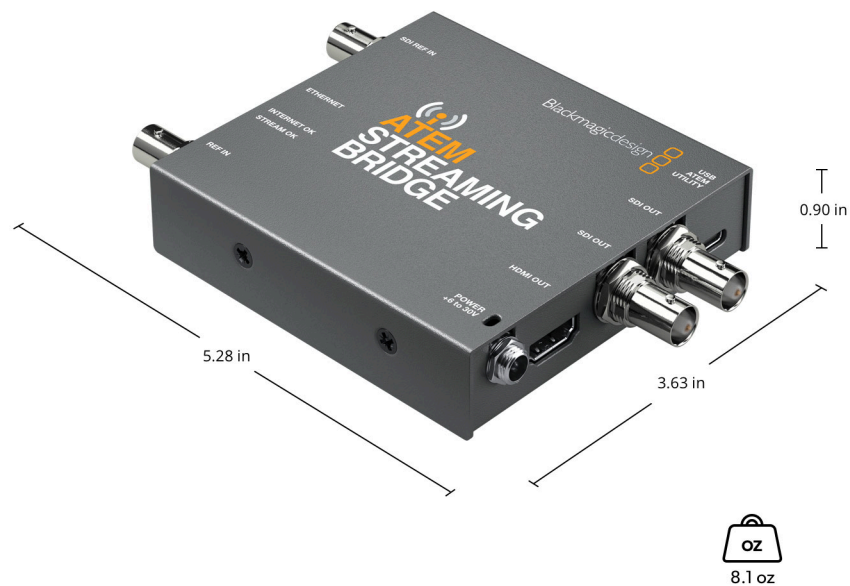

ATEM Streaming Bridge

\$245

The ATEM Streaming Bridge is a video converter that lets you receive a H.264 stream from any ATEM Mini Pro and convert it back to SDI and HDMI video. This means you can send video to remote locations around your local Ethernet network, or via the internet globally! That's possible because it uses advanced H.264 codecs for higher quality at very low data rates. Imagine broadcasters and bloggers collaborating on shows and creating global networks of ATEM Mini Pro remote broadcast studios. Setup is easy as the ATEM software utility can create setup files that you can email to remote ATEM Mini Pro studios. ATEM Streaming Bridge is the perfect way to use ATEM Mini Pro as a remote broadcast studio!

Streaming Input

ATEM Streaming Bridge supports
video input streamed over ethernet
from ATEM Mini Pro and ATEM Mini
Pro ISO.

Software

Internal software upgrade via
updater application.

Operating Systems

Mac 10.14 Mojave,
Mac 10.15 Catalina or later.

Windows 8.1 and 10, both 64-bit.

Settings Control

Mini Switches or setup utility
software when connected by USB.

Power Requirements

Power Supply

+12V universal power supply included with international socket adapters for all countries.

Power Consumption

6W max.

Operational Voltage Range

6 - 30V DC.

EMC Certifications

Power Supply

EMC, FCC, CE and KCC.

Physical Specifications