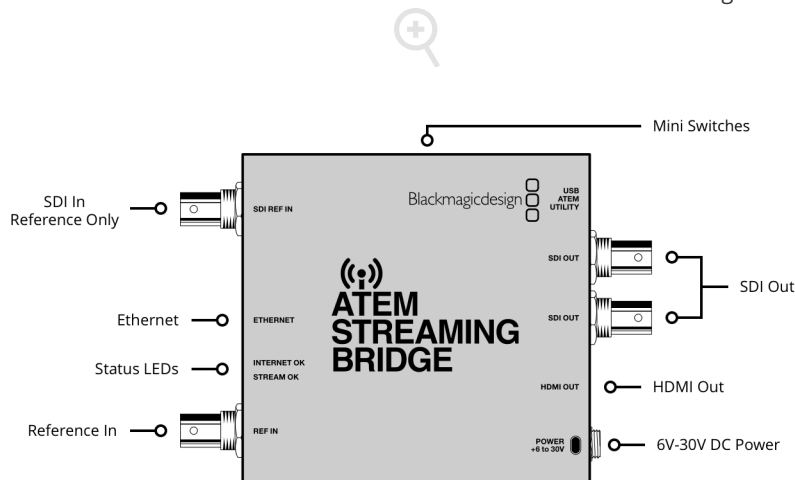

ATEM Streaming Bridge

\$245

The ATEM Streaming Bridge is a video converter that lets you receive a H.264 stream from any ATEM Mini Pro and convert it back to SDI and HDMI video. This means you can send video to remote locations around your local Ethernet network, or via the internet globally! That's possible because it uses advanced H.264 codecs for higher quality at very low data rates. Imagine broadcasters and bloggers collaborating on shows and creating global networks of ATEM Mini Pro remote broadcast studios. Setup is easy as the ATEM software utility can create setup files that you can email to remote ATEM Mini Pro studios. ATEM Streaming Bridge is the perfect way to use ATEM Mini Pro as a remote broadcast studio!

Connections

SDI Reference Inputs

1 x 3G-SDI

SDI Video Outputs

2 x 3G-SDI

SDI Audio Outputs

2 Channels embedded in HD-SDI.

HDMI Video Output

HDMI type A out.

HDMI Audio Outputs

2 Channels embedded in HDMI.

SDI Rates

1.5G, 3G.

Reference Input

Black burst and Tri-Sync.

Ethernet

Ethernet supports 10/100/1000 BaseT.

Updates and Configuration

1 x USB Type-C for software configuration and software updates.

Standards

SDI Video Standards

1080p23.98, 1080p24, 1080p25,
1080p29.97, 1080p30, 1080p50,
1080p59.94, 1080p60, 1080i50,
1080i59.94, 1080i60