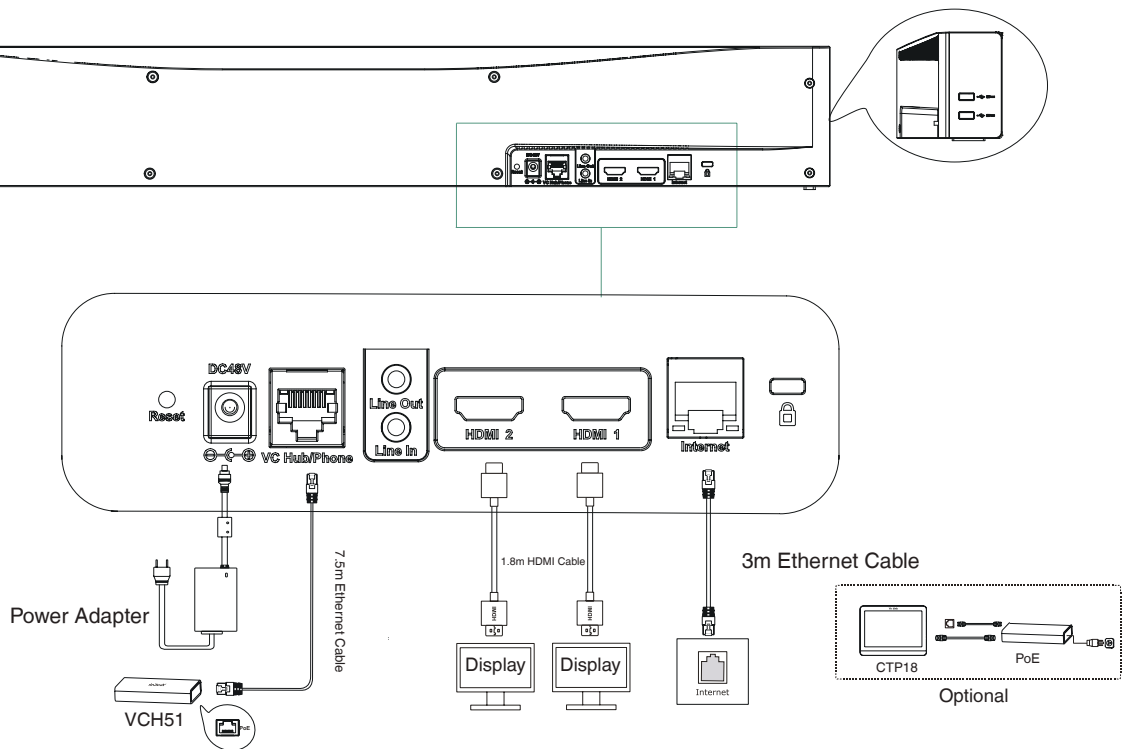

Connections

- 2 x HDMI output (CEC supported)
- HDMI input (through the VCH51 Sharing Kit)
- 1 x Line-in (3.5mm)
- 1 x Line-out (3.5mm)
- 2 x USB 2.0
- 1 x 10/100M/1000M Ethernet port

- 1 x Yealink extension port (RJ-45)
- 1 x Power port
- 1 x Security lock slot
- 1 x Reset slot

Other Physical Features

- External Yealink Power Adapter: AC 100~240V input and DC 48V/0.7A Output
- USB Output: 5V  0.5A
- Power consumption (PSU):
 - Idle < 13W; Normal operating: 15W; MAX: 16W
- Dimension (W.D.H): 700 mm x 98 mm x 121 mm
- Operating humidity: 10~95%
- Operating temperature: 0~40°C
- Storage temperature: -30~70°C

MeetingBar A30 Package

- Package contents:
 - MeetingBar A30 endpoint
 - 3m Ethernet cable
 - 2 x 1.8m HDMI cable
 - Mounting Bracket and Accessories
 - Power adapter
 - Quick Start Guide
 - Controller (optional):
 - CTP18 Touch Panel
 - VCR20 Remote Control
 - Content sharing(optional):
 - VCH51 Sharing Kit (HDMI/USB-C)
 - WPP20 Wireless Presentation Pod
- Carton Meas: 903*325*306mm

MeetingBar A30 + CTP18 Package

- Carton Meas: 923*495*327mm

Compliance

Endpoint Connections

Note:

- If you connect a touch display device, you can operate the A30 either by remote control or touch control.
- If you connect a non-touch display device, you can only use the remote control.