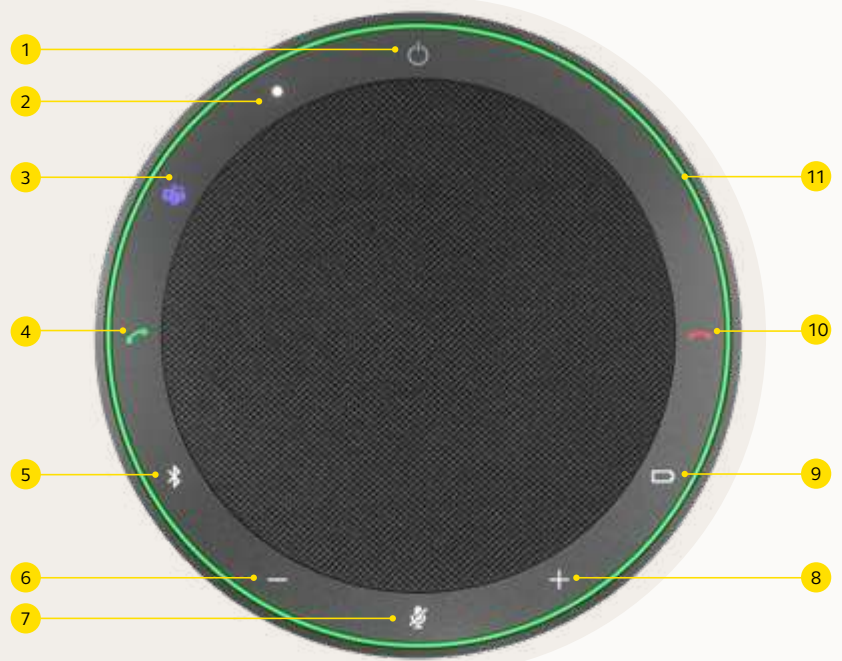

HOW TO USE

①		Power on/off
②		Smart button
③		Microsoft Teams button (MS variant)
④		Answer call
⑤		Bluetooth pairing
⑥		Volume down
⑦		Mute microphone
⑧		Volume up
⑨		Battery status
⑩		End/reject call
⑪		Microphone Quality Indicator & Status LED ring